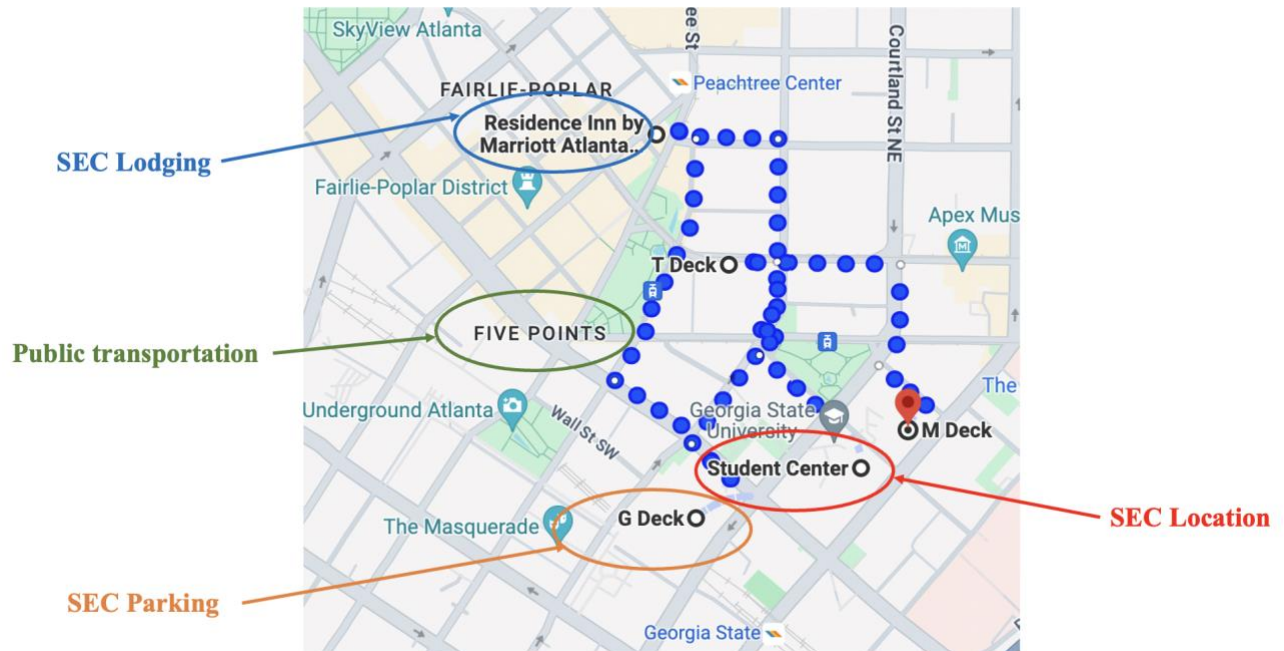

14th SEC Facilities

14th SEC Venue Wi-Fi and Password!

Guest user name: [14th Annual Enzyme Conference](#)

Guest Password: [EnCon2024](#)

Follow these links for directions on google maps.

Student Center East: <https://maps.app.goo.gl/7Pkyv7rCeVB71qWF7>

On weekends, visitors can park in G Deck using the:

- **Collins Street Entrance:** Saturday **7 a.m. – 10 p.m.**
Sunday **11 a.m. – 10 p.m.**
- **Central Avenue Entrance:** Saturday only **7 a.m. – 10 p.m.**

From the SEC organizing team:

We encourage all SEC attendees to park using the **Central Avenue Entrance** for a longer period of parking!

ALTERNATIVE PAID PARKING!

6-minute walk to the conference venue

Parking lot located in front of the Natural Science Center ([50 Decatur street SE, Atlanta, GA, 30303](#)).

Use the reference map below to find your bearings!

<https://maps.app.goo.gl/beFLRRCYVh9t5dQq9>

HAVE A GREAT CONFERENCE!